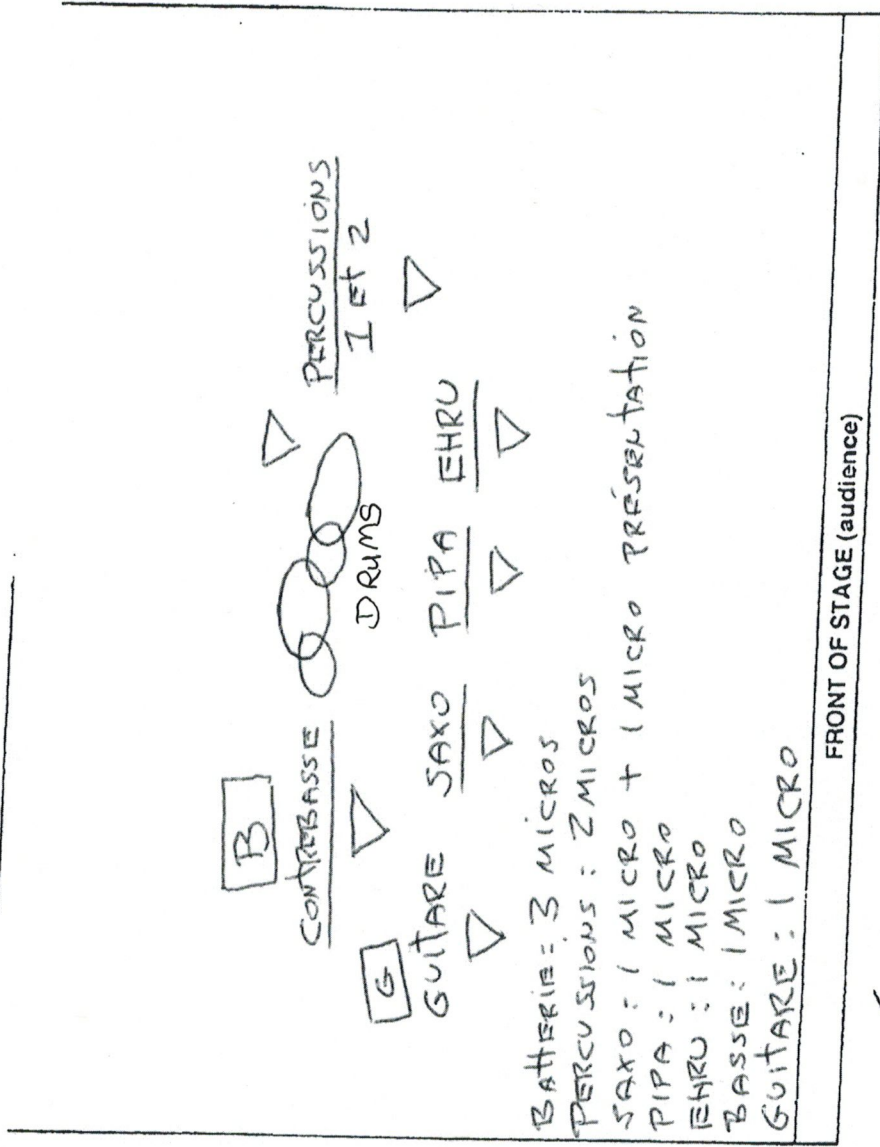

PLEASE USE THESE SYMBOLS

Wedge Monitor

Guitar Amp

Keyboard Amp

Bass Amp

Direct Box

GROUP NAME: Yannick Rieu Double Quartet

Straight Stand